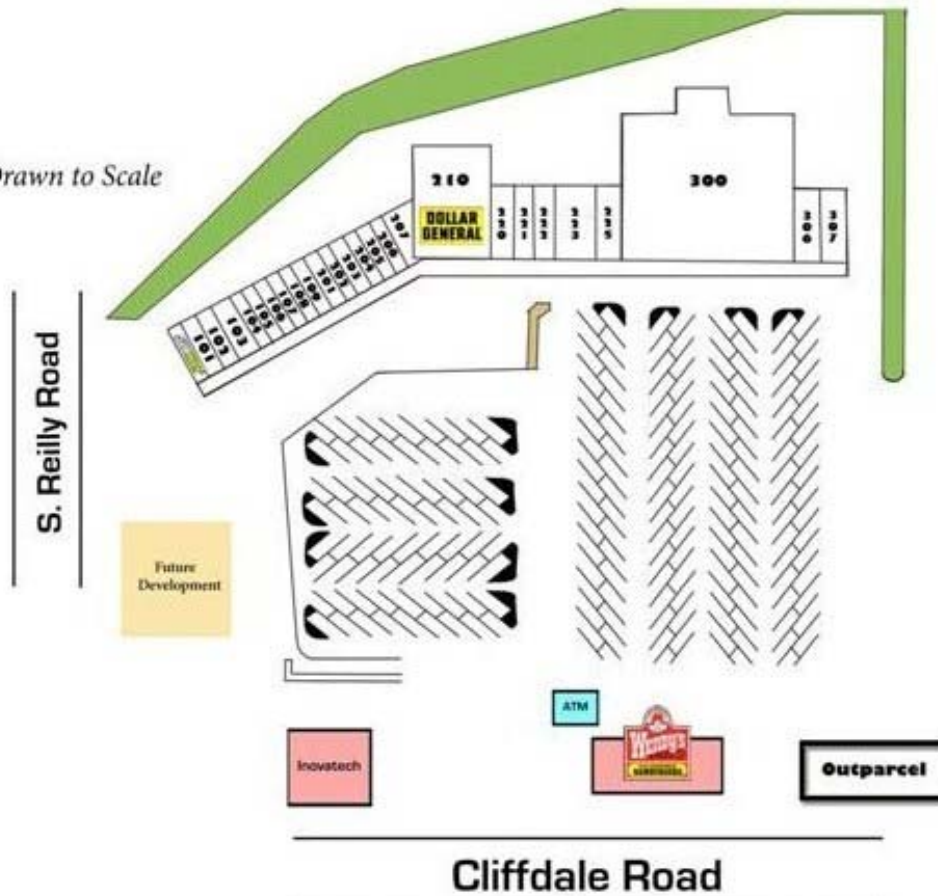

Cliffdale Plaza

Fayetteville, NC

NEARI & ASSOCIATES
322 North Spring Street Winston-Salem, NC 27101

Not Drawn to Scale

SITE PLAN IS FOR ILLUSTRATION PURPOSES ONLY

100	SUBWAY	1,337 s.f.	206	Glamour Nails	1,040 s.f.
101	Available	1,300 s.f.	207	Available	1,770 s.f.
102	Scrapbook Nook	1,300 s.f.	210	Dollar General	9,600 s.f.
103	China King	1,950 s.f.	220	Sinful Tan	1,600 s.f.
104	Charles E. Donald	997 s.f.	221	JY Monk	1,600 s.f.
105	Mo Joe's	997 s.f.	222&223	Cash Converters	4,800 s.f.
106	Rejoice Ministry	997 s.f.	225	Hair Touch	2,800 s.f.
107	Available	1,000 s.f.	300	Available	30,748 s.f.
108	Available	1,000 s.f.	306	Available	1,600 s.f.
109	Available	997 s.f.	307	Available	2,400 s.f.
201	Jackson Hewitt	1,040 s.f.	ATM	SECU	
202	Fantastic Sams	1,040 s.f.	OP	InovaTech	
203&204	Bobby Kim	2,080 s.f.			
205	Tenin Kaba	1,040 s.f.			